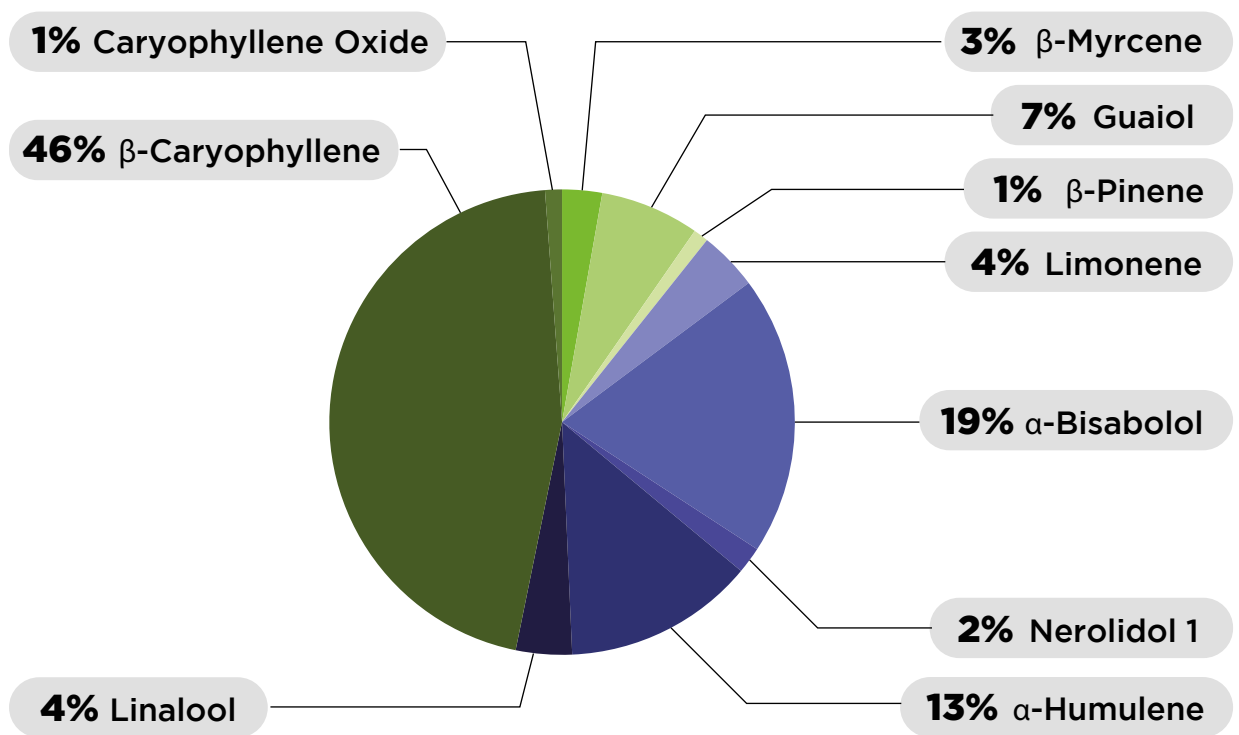

Flavors

- **Apples**
- **Mango**
- **Tangie**
- **Cherry**
- **Floral**